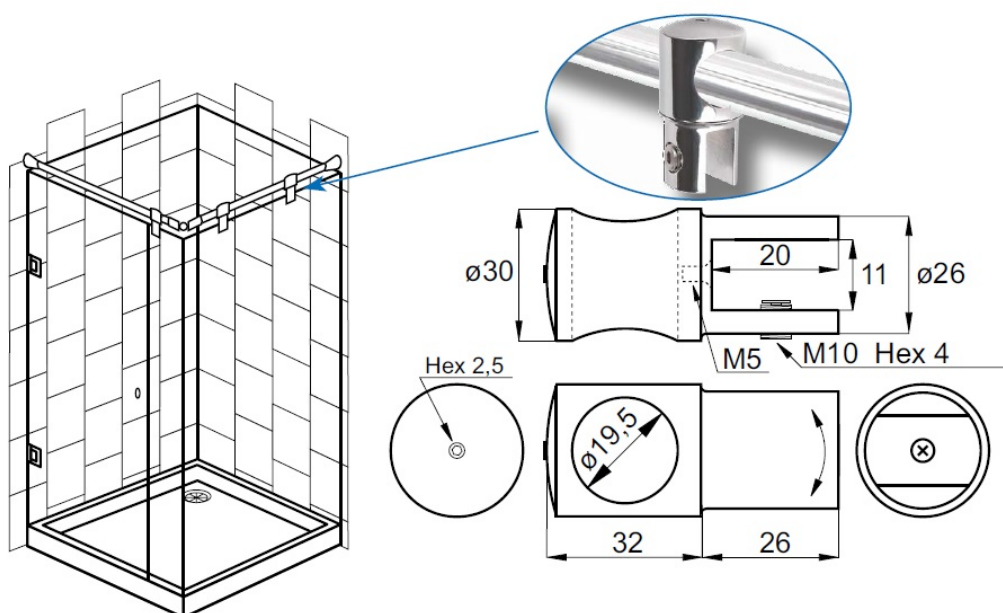

PRODUCT SHEET

Description:

Bar To Glass Centre Bracket, F/ø19mm Tube, Black Finish, 8- 10mm Glass, W/Open Bar Hole

Item number:

15.26.103-4

Units	Box	Carton	HS Code	Barcode
Pcs.	1	100	8302419000	
				5704866507776

SISO A/S

Mileparken 11
DK-2740 Skovlunde
Denmark
VAT: DK 24786013

Phone +45 45 830 900

www.siso.dk
siso@siso.dk

Danske Bank
Nytorv Branch
Copenhagen
SWIFT: DABADKKK

Account no.
4180 3112 112936
IBAN Account
DK7230003112112936